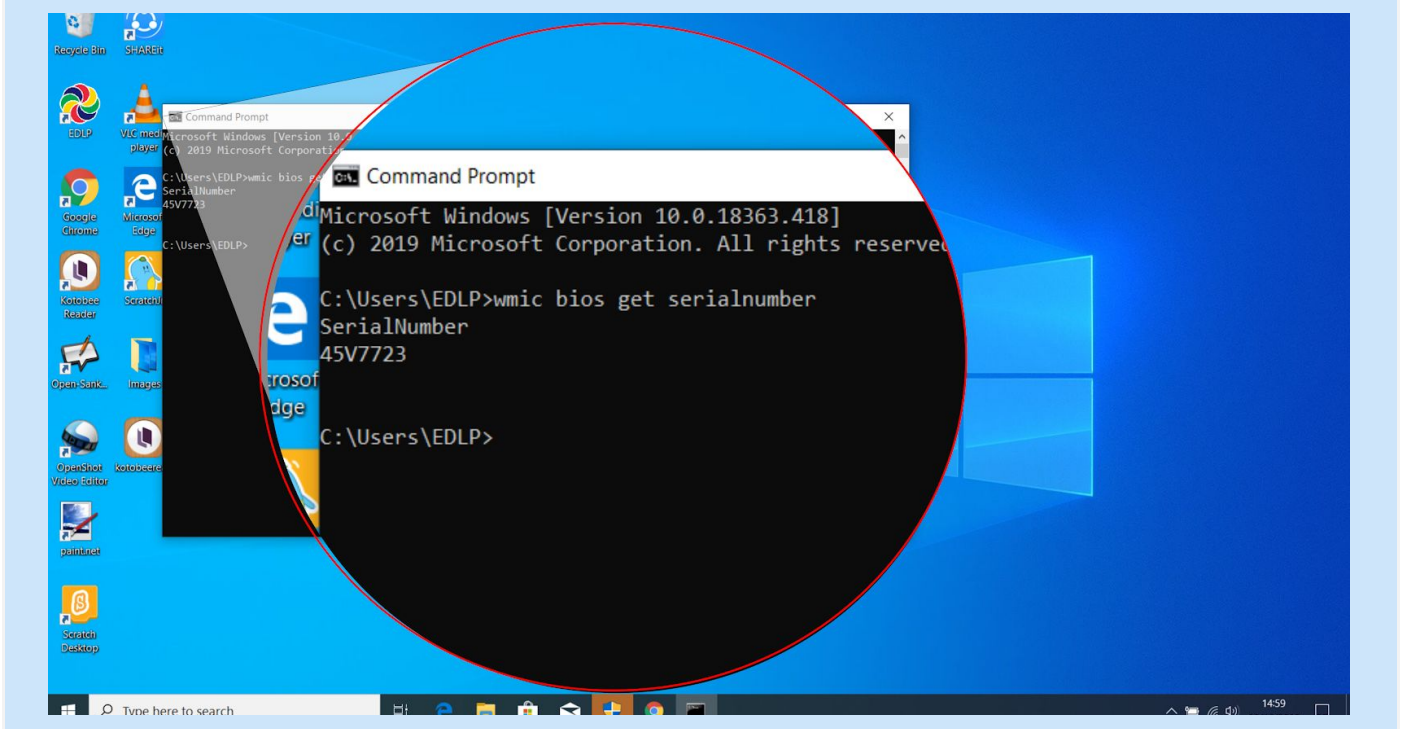

Finding the Laptop Serial Number

1. Command Prompt Method

Step 01: Type "Command Prompt" in the Search box and Hit Enter key.

Command Prompt window opens up

Step 02: In the Command Prompt window, type the following: "wmic bios get serialnumber" and Hit the "Enter" key.

SerialNumber is displayed in the Command Prompt window

2. From Service tag

Alternatively, if the Laptop won't power on, then find the serial number on the label provided at the bottom side of the Laptop.