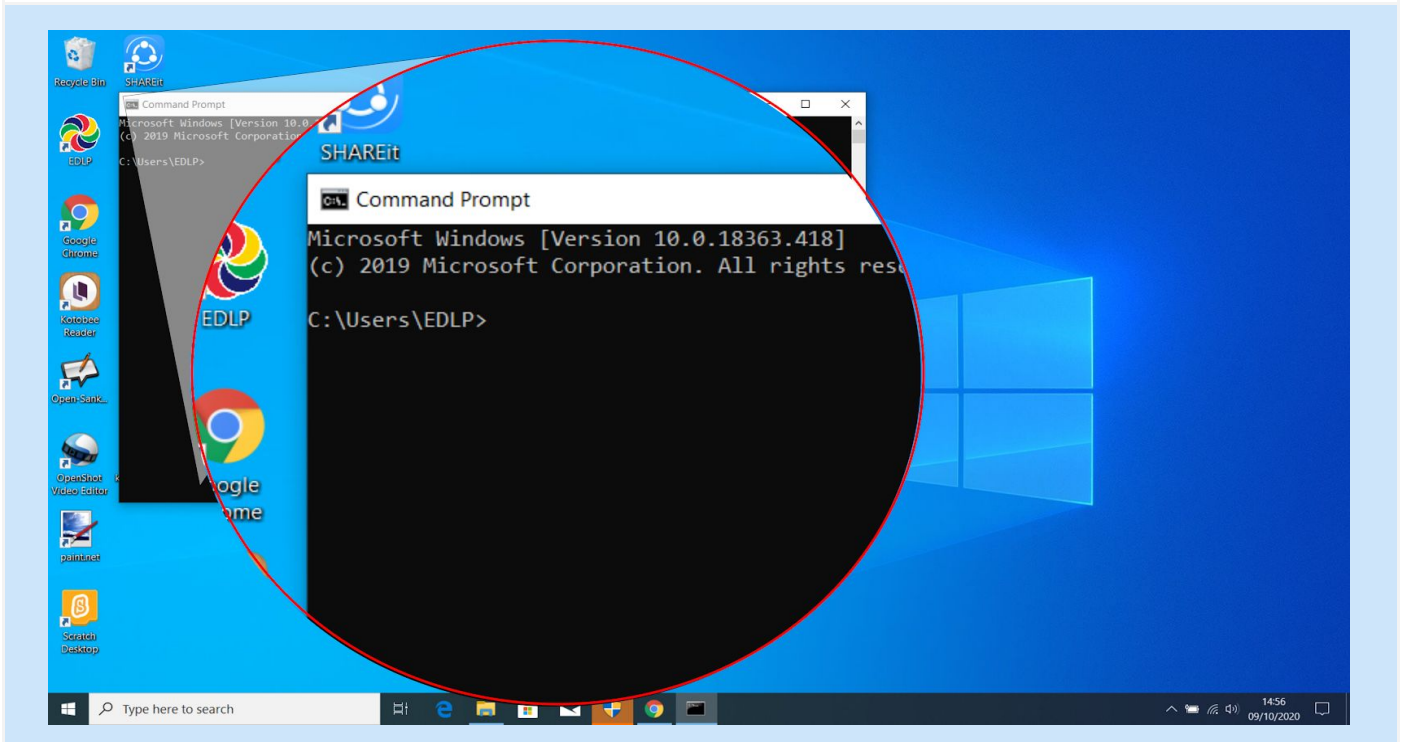

Finding the Laptop Serial Number

1. Command Prompt Method

Step 01: Type "Command Prompt" in the Search box and Hit Enter key.

Command Prompt window opens up

Step 02: In the Command Prompt window, type the following: "wmic bios get serialnumber" and Hit the "Enter" key.

SerialNumber is displayed in the Command Prompt window

2. From Service tag

Alternatively, if the Laptop won't power on, then find the serial number on the label provided at the bottom side of the Laptop.