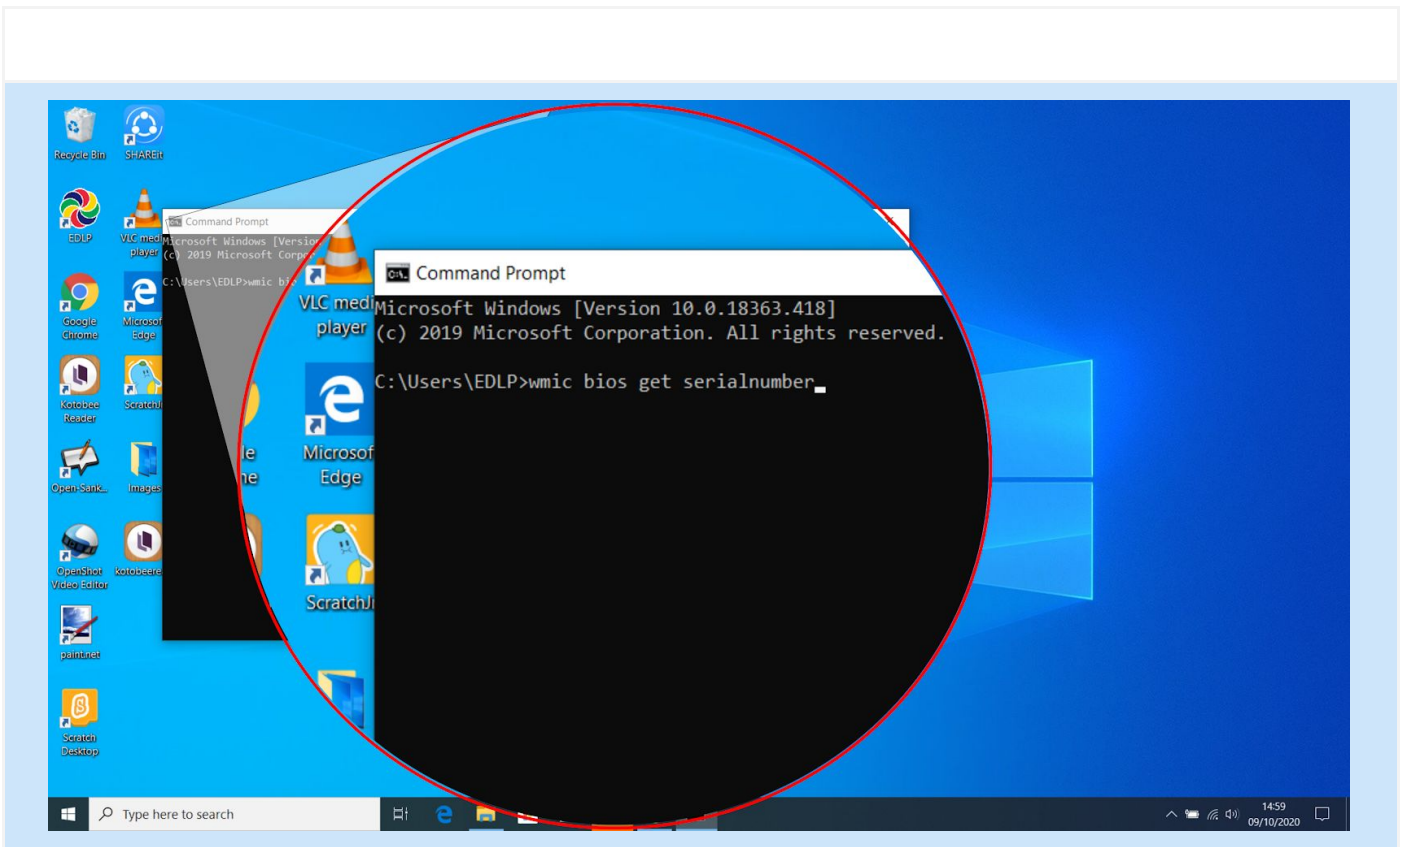

Finding the Laptop Serial Number

1. Command Prompt Method

Step 01: Type "Command Prompt" in the Search box and Hit Enter key.

Command Prompt window opens up

Step 02: In the Command Prompt window, type the following: "wmic bios get serialnumber" and Hit the "Enter" key.

SerialNumber is displayed in the Command Prompt window

2. From Service tag

Alternatively, if the Laptop won't power on, then find the serial number on the label provided at the bottom side of the Laptop.