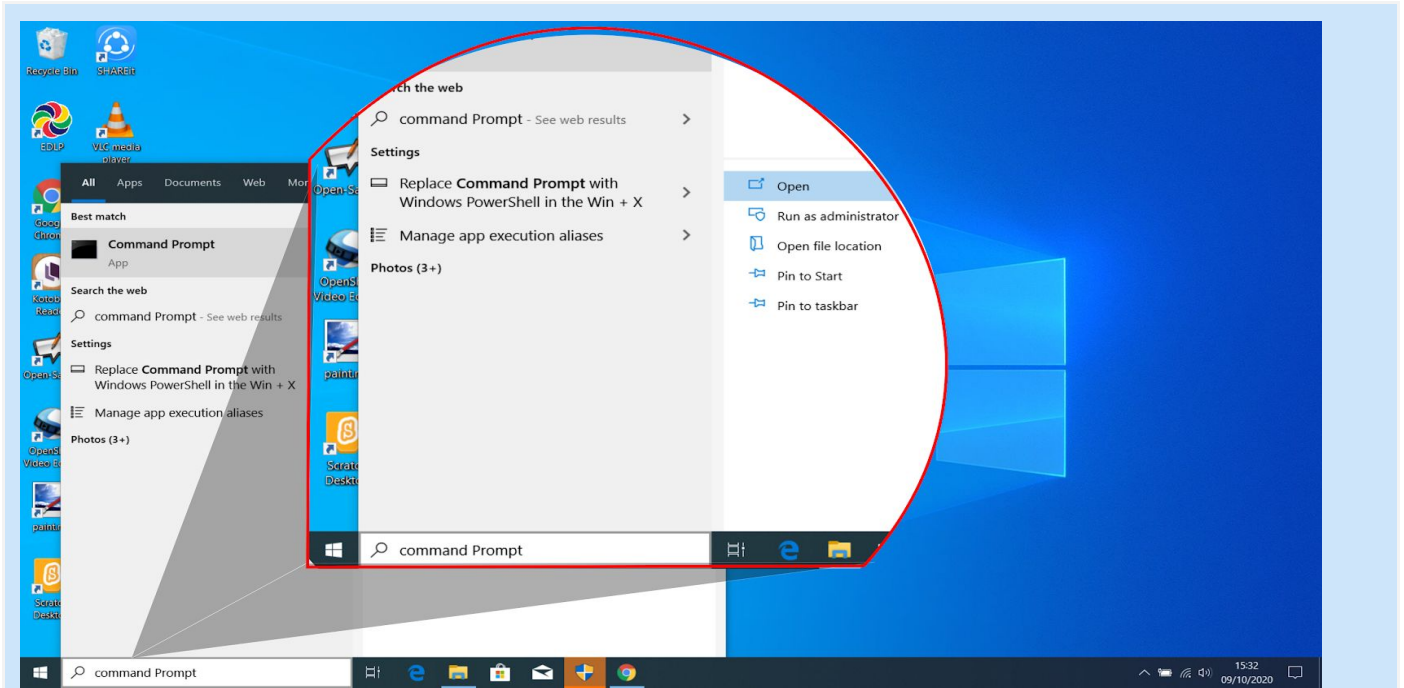

Finding the Laptop Serial Number

1. Command Prompt Method

Step 01: Type "Command Prompt" in the Search box and Hit Enter key.

Command Prompt window opens up

Step 02: In the Command Prompt window, type the following: "wmic bios get serialnumber" and Hit the "Enter" key.