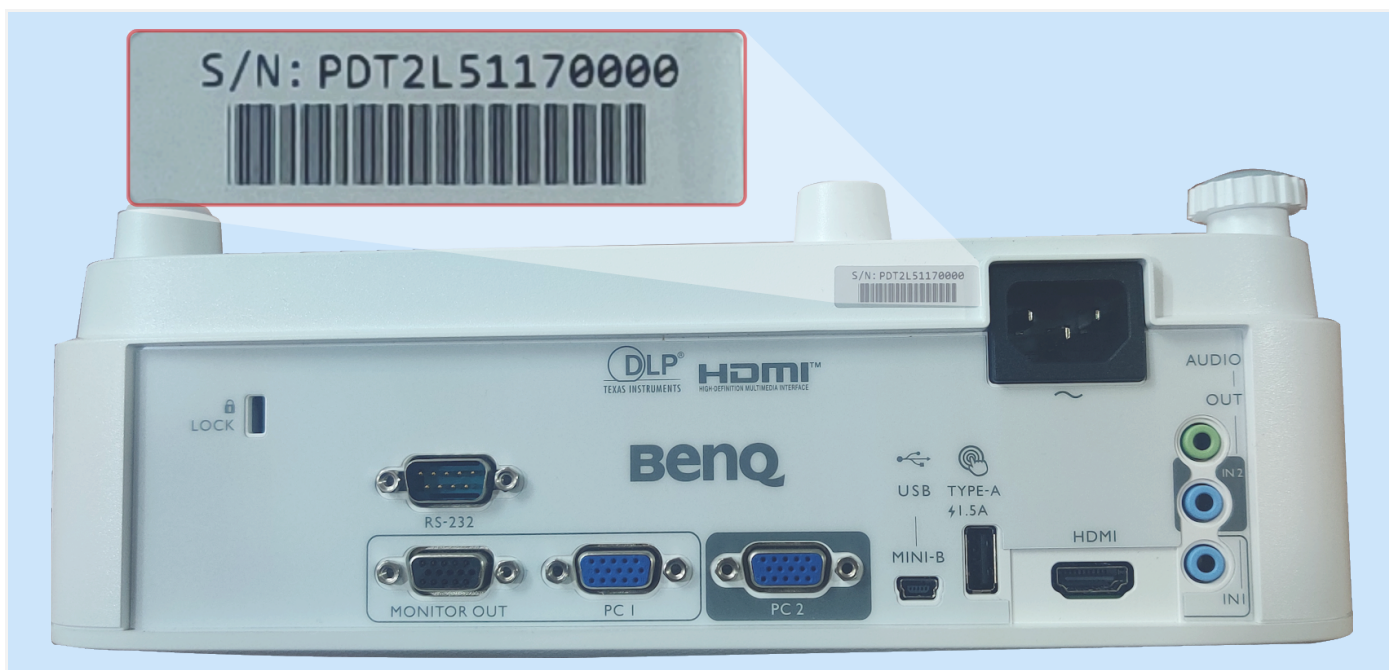

Finding the Serial Number

1 Projector Serial Number

The Projector Serial Number is found beside the IEC Socket of the Projector.

2. Wireless Dongle Serial Number

The Wireless Dongle Serial Number is found on the label

3. Serial Number Name Board

Serial Number Name Board is affixed on the class room wall where the Projector is installed to display the Projector and Wireless Dongle Serial Number as shown above.