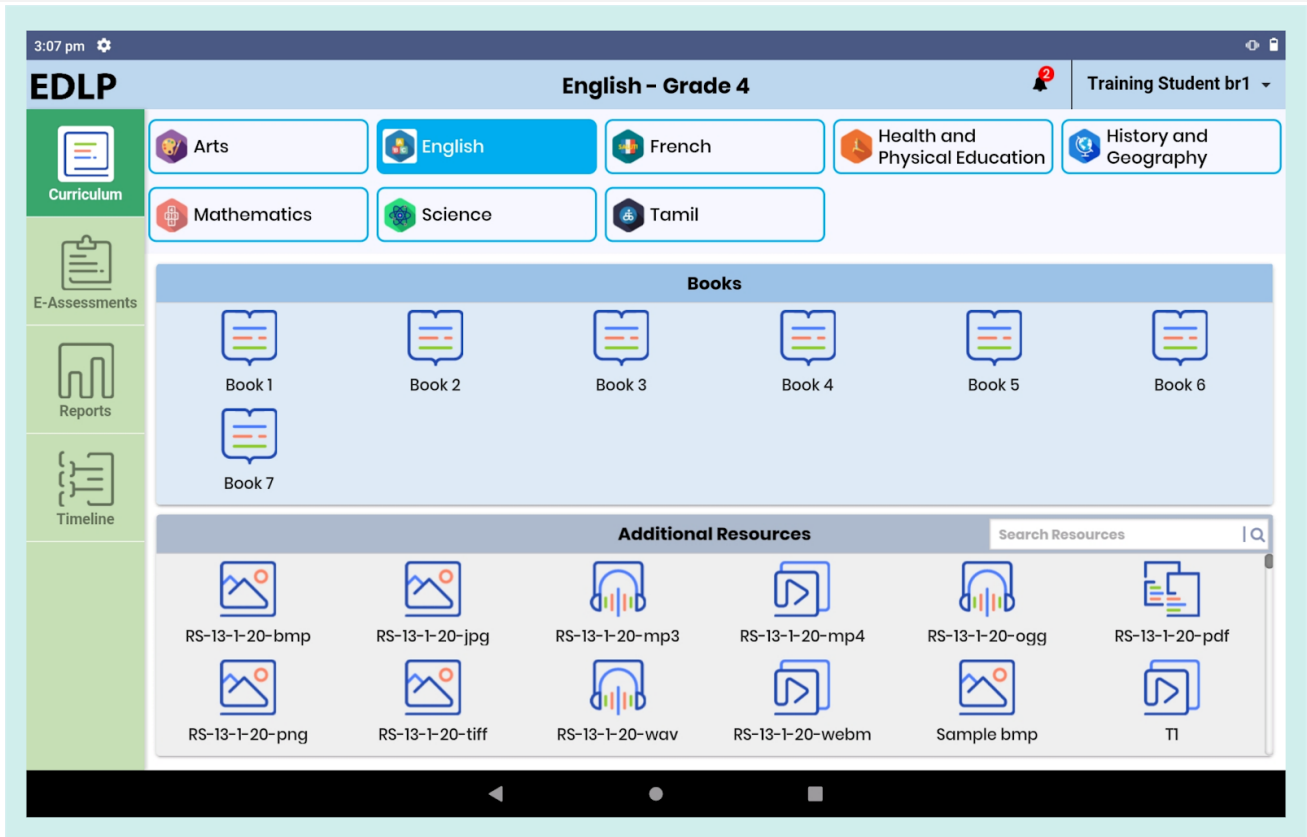

Offline

While in offline mode, only the curriculum module will be available for access, remaining other modules will be disabled and unavailable for access.

Pic 01: Offline mode

NOTE: If you click on a disabled module, an error message “Module is not available in offline” will be displayed.