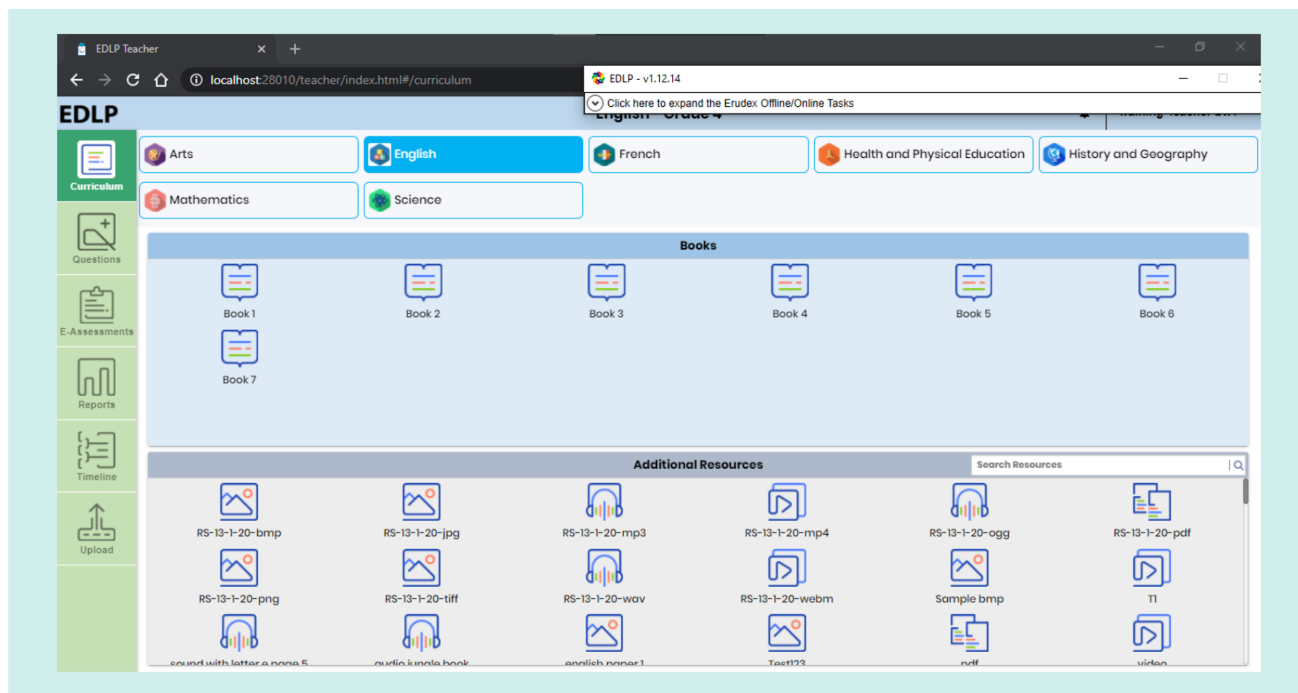

Offline

While in offline mode, only the curriculum module will be available for access, remaining other modules will be disabled and unavailable for access.

Pic 01: Offline mode

NOTE: If you click on a disabled module, an error message “Module is not available offline” will be displayed.